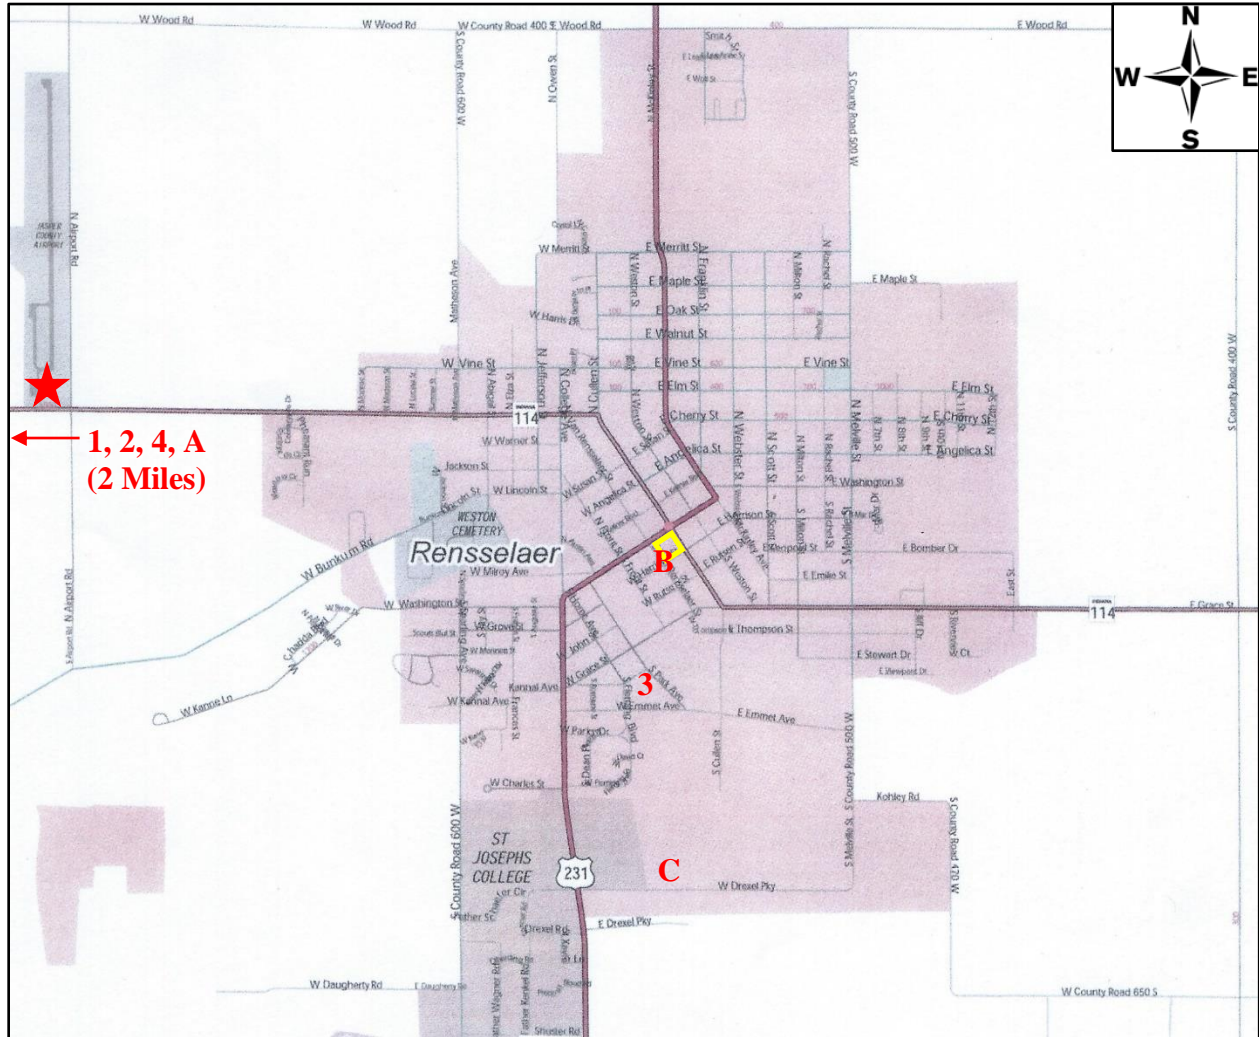

Jasper County Airport
2326 West Clark Street
Rensselaer, IN 47978
219.866.2100

City of Rensselaer Dining and Lodging Map